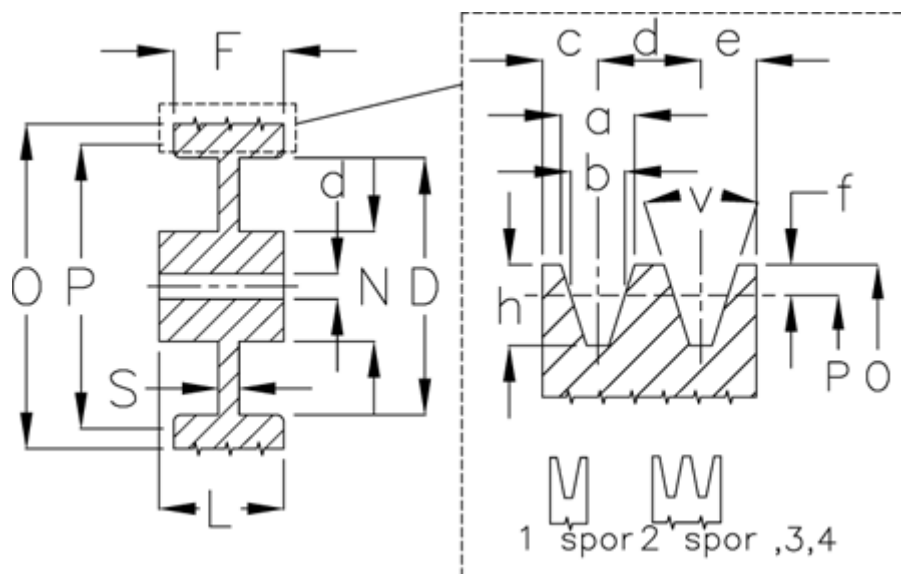

Article number: 60410225002

Description: V-belt pulley, no bore C 250/2

## Measures

D	= 193	S	= 18
d	= 20	Type = C	
F	= 59.5		
L	= 60		
N	= 92		
Number of ribs	= 2		
O	= 259.6		
P	= 250		